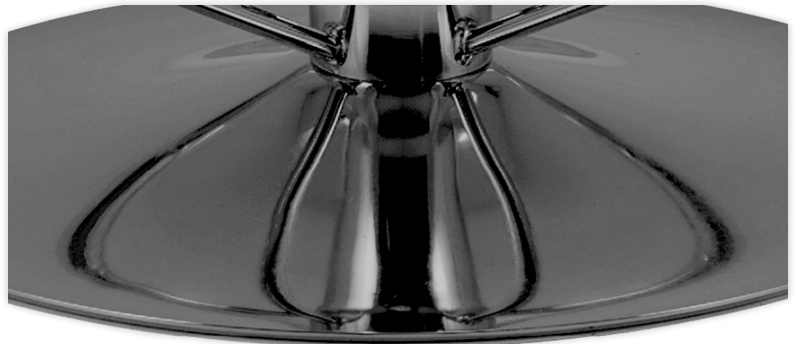

Metal Color Swatch

Standard Palette

Black

Black
Nickel

Brass

Chrome

Bronze

Brown