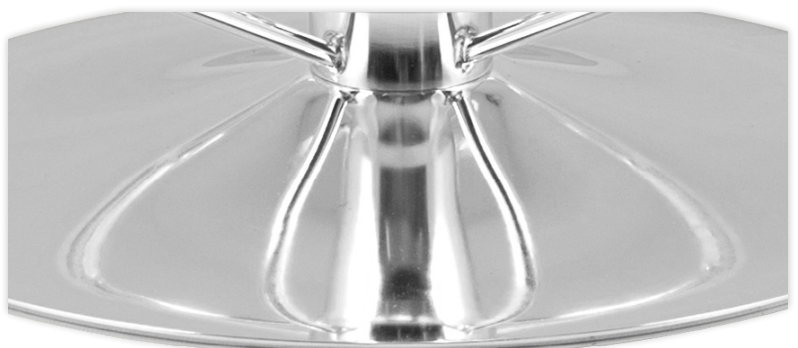

Metal Color Swatch

Standard Palette

Black

Black
Nickel

Brass

Chrome

Bronze

Brown