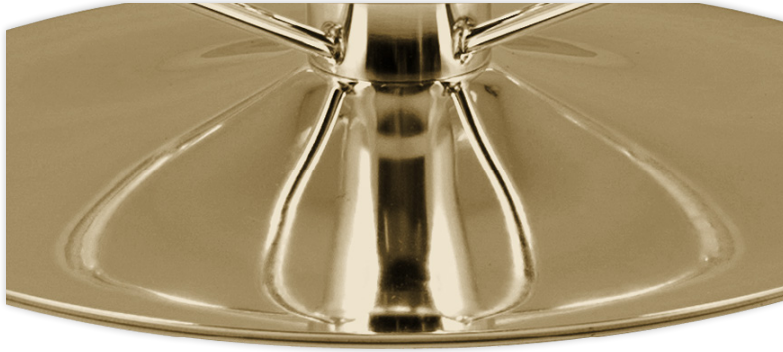

Metal Color Swatch

Standard Palette

Black

Black
Nickel

Brass

Chrome

Bronze

Brown